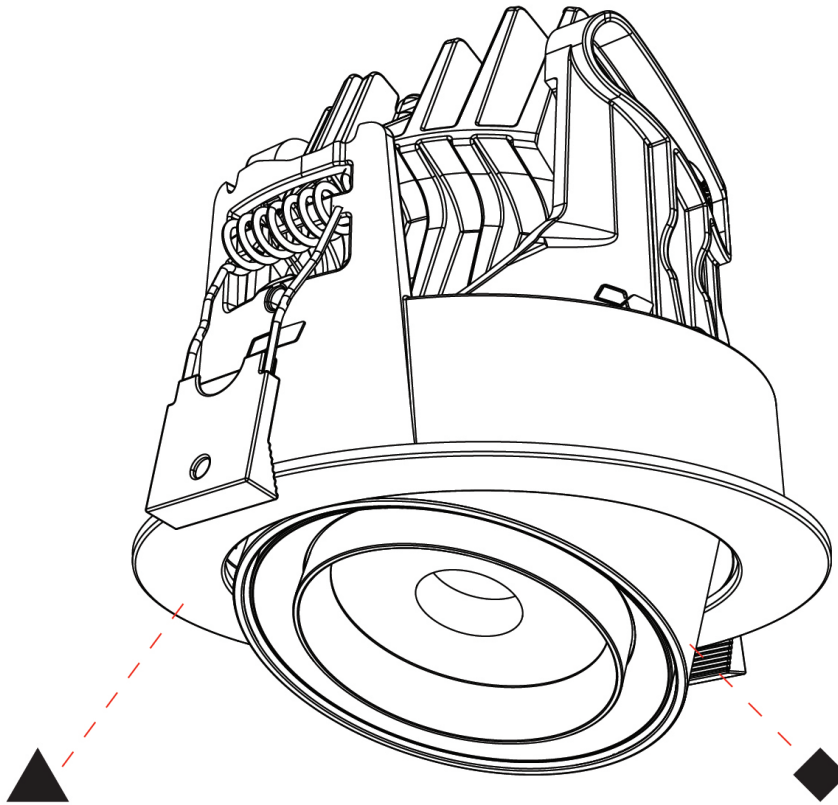

CENTRIQ ROUND FLEX ADJUSTABLE RECESSED

A35981-

PROJECT _____

TYPE _____

SPECIFIER _____

QUANTITY _____

DATE _____