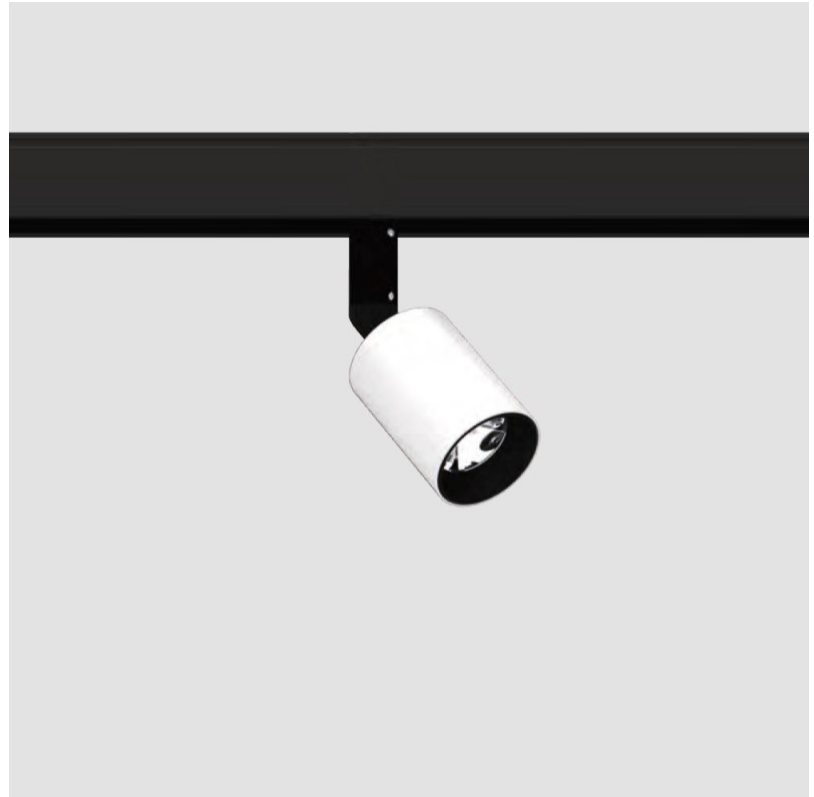

1. To build a product code in our configurator select the specify button on the base model # product page
2. To build a manual product code on this datasheet choose from the options listed below in blue font and add the suffix to the base model #

GENERAL

Series: Centriq
Subseries: Centriq for Clicktrack
Brand: Prolicht
Division: Architectural
Mounting Type: Track
Mounting Location: Ceiling
Subcategory: Spots

PHYSICAL

Shape: Cylinder
Diameter (mm): 30
Diameter (in): 1 ³/₁₆
Length (mm): 170
Length (in): 6 ¹³/₁₆
Height (mm): 74
Height (in): 2 ¹⁵/₁₆
Light Distribution: Adjustable / Direct
Fixture Finish: SSR / BKV / CWI / CRY / HAB / UFT / ITA / RUA / FTG / MYG / LOD / PUS / FRO / FUP / KIA / POP / BLS / SPG / MEY / GOH / GUM / CHC / COM / ABZ / JAG / OBR / MOS / ROR
Fixture Material: Aluminum

ELECTRICAL

Lamp Type: LED (Zhaga Standard)
Input Wattage (W): 4
Total Output Wattage (W): 3.6
Dimming: Non-Dimmable
Driver Included: No
Driver Location: Remote
Driver Type: Constant Voltage - Universal
Driver Class: Class 2
Input Voltage (V): 48
Constant Current (mA): 340
Upon Request: 0-10Vdc dimming / DALI dimming

LED

Number of LEDs: 1
Color Temperature (°K): 2700 / 3000 / 4000
Max. Delivered Lumen (lm): 260 / 270 / 290
CRI: >90 CRI

OPTICAL

Optic°: 24 / 32
Adjustability: Rotational 360°; Tilt 90° (±45°)

RATINGS AND CERTIFICATIONS

Certified By: Certified for North American Standards
IP rating: IP20