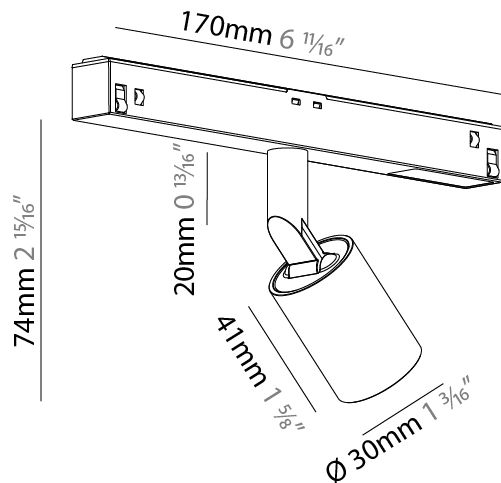

1. To build a product code in our configurator select the specify button on the base model # product page
2. To build a manual product code on this datasheet choose from the options listed below in blue font and add the suffix to the base model #

GENERAL

Series: Centriq
Subseries: Centriq for Clicktrack
Brand: Prolicht
Division: Architectural
Mounting Type: Track
Mounting Location: Ceiling
Subcategory: Spots

PHYSICAL

Shape: Cylinder
Diameter (mm): 30
Diameter (in): 1 ³/₁₆
Length (mm): 170
Length (in): 6 ¹³/₁₆
Height (mm): 74
Height (in): 2 ¹⁵/₁₆
Light Distribution: Adjustable / Direct
Fixture Finish: SSR / BKV / CWI / CRY / HAB / UFT / ITA / RUA / FTG / MYG / LOD / PUS / FRO / FUP / KIA / POP / BLS / SPG / MEY / GOH / GUM / CHC / COM / ABZ / JAG / OBR / MOS / ROR
Fixture Material: Aluminum

ELECTRICAL

Lamp Type: LED (Zhaga Standard)
Input Wattage (W): 4
Total Output Wattage (W): 3.6
Dimming: Non-Dimmable
Driver Included: No
Driver Location: Remote
Driver Type: Constant Voltage - Universal
Driver Class: Class 2
Input Voltage (V): 48
Constant Current (mA): 340
Upon Request: 0-10Vdc dimming / DALI dimming

LED

Number of LEDs: 1
Color Temperature (°K): 2700 / 3000 / 4000
Max. Delivered Lumen (lm): 260 / 270 / 290
CRI: >90 CRI

OPTICAL

Optic°: 24 / 32
Adjustability: Rotational 360°; Tilt 90° (±45°)

RATINGS AND CERTIFICATIONS

Certified By: Certified for North American Standards
IP rating: IP20